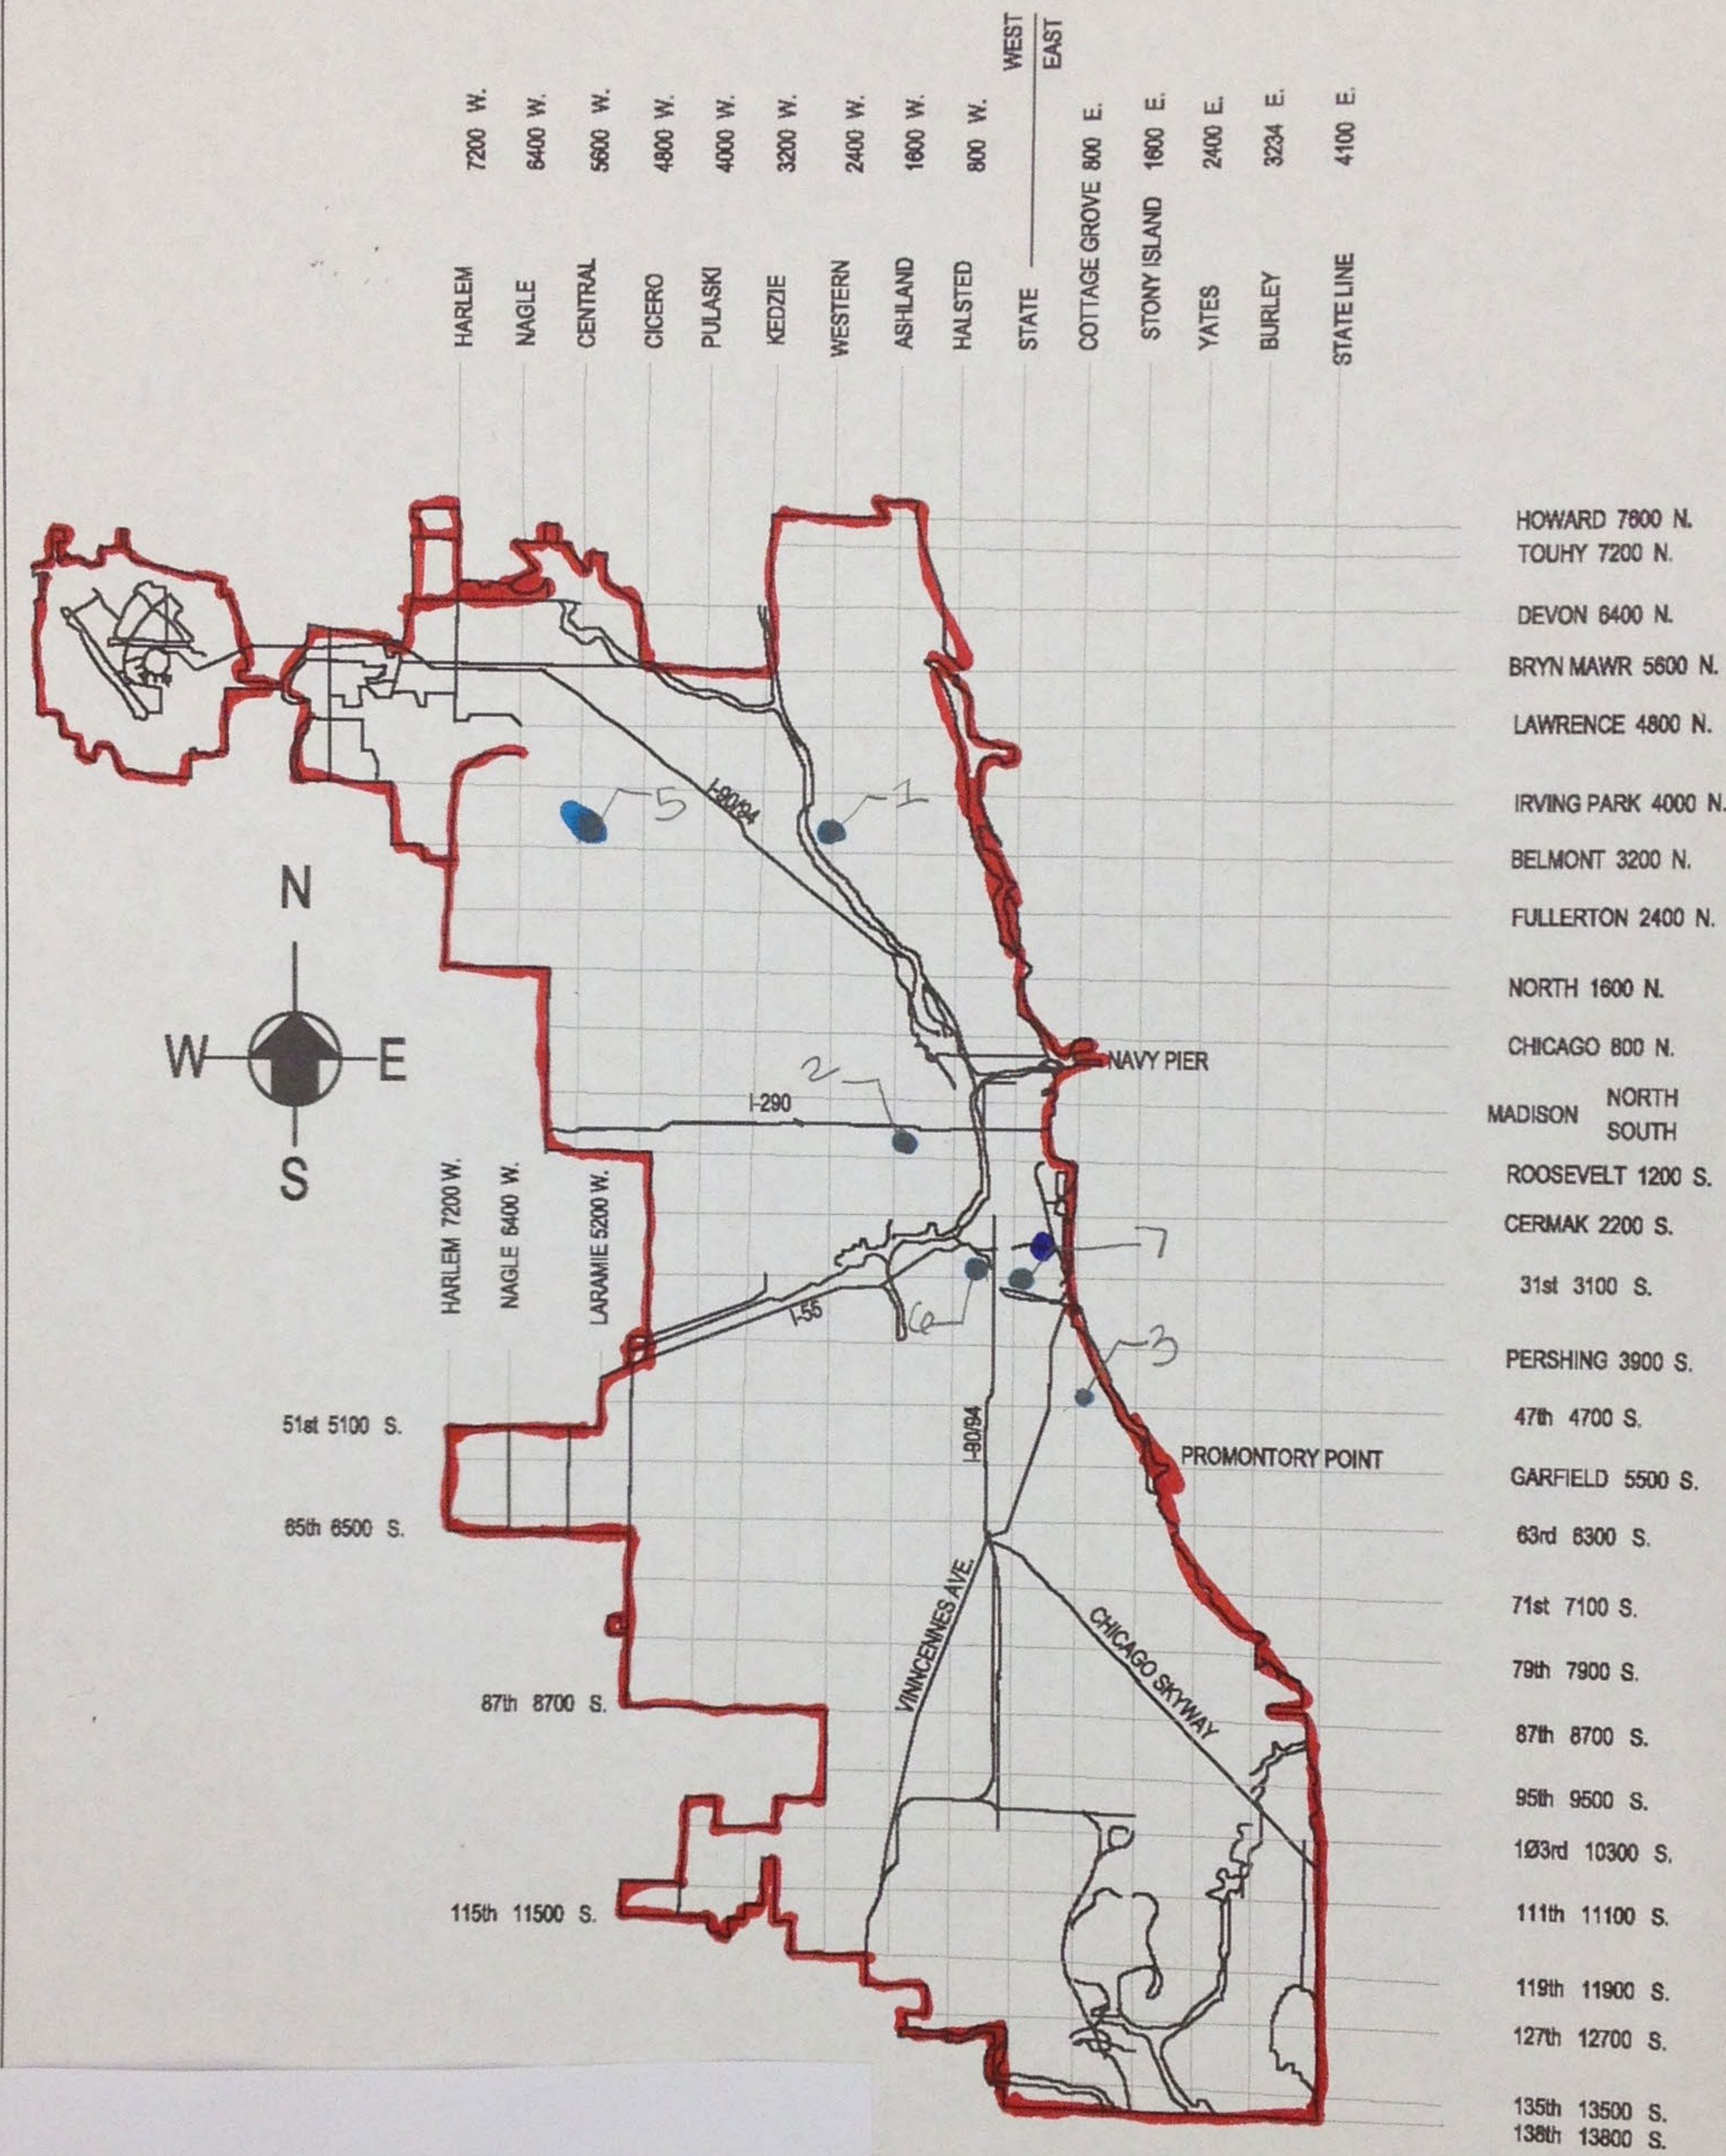

- A. King College Prep
- B. Lane Tech High
- C. Young Men's Christian Association
- D. Chicago Academy elementary school
- E. Ward 1 elementary
- F. Pershing West elementary
- G. \_\_\_\_\_
- H. \_\_\_\_\_

THEME: \_\_\_\_\_  
 FOCUS: \_\_\_\_\_  
 LINK: \_\_\_\_\_